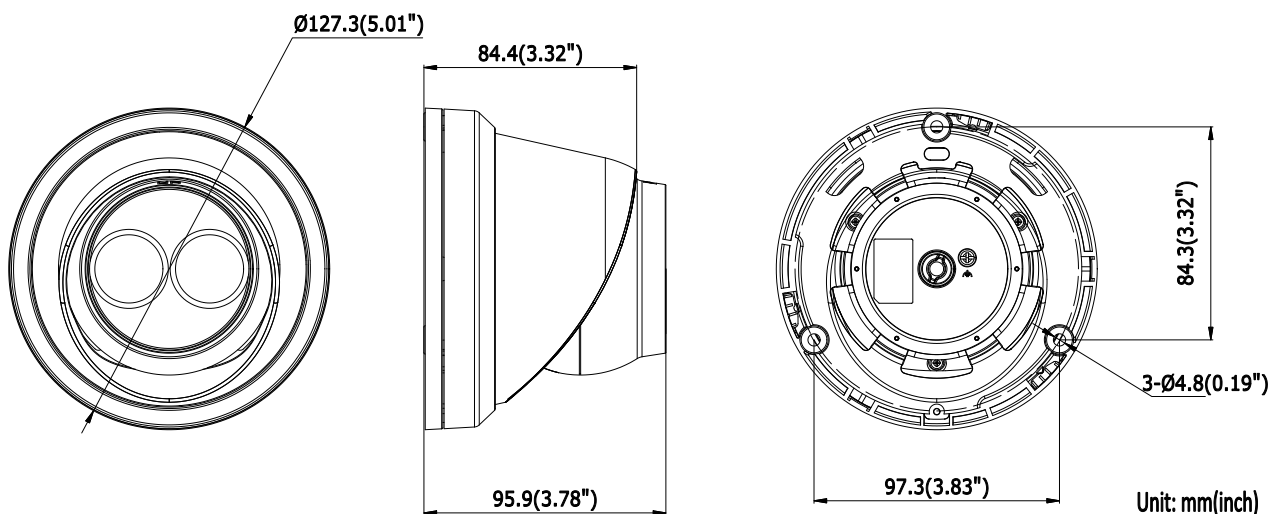

Klik op de link voor te
kijken op de website

General Function	One-key Reset, Dual-VCA, Anti-Flicker, Heartbeat, Mirror, Password Protection, Privacy Mask, Watermark, IP Address Filter
Interface	
Communication Interface	1 RJ45 10M/100M self-adaptive Ethernet port
On-board Storage	Built-in microSD/SDHC/SDXC slot, up to 128 GB
Smart Feature-set	
Behavior Analysis	Line crossing detection, intrusion detection, unattended baggage detection, object removal detection
Line Crossing Detection	Cross a pre-defined virtual line, up to 1 pre-defined virtual lines supported
Intrusion Detection	Enter and loiter in a pre-defined virtual region, up to 1 pre-defined virtual regions supported
Object Removal Detection	Objects removed from the pre-defined region, such as the exhibits on display.
Unattended Baggage Detection	Objects left over in the pre-defined region such as the baggage, purse, dangerous materials
Face Detection	Human face appears in the image can be detected and trigger linkage method
General	
Operating Conditions	-30 °C to +60 °C (-22 °F to +140 °F), Humidity 95% or less (non-condensing)
Power Supply	12 VDC ± 25%, 5.5 W PoE(802.3af, 42.5 – 57V, class 3), 7.5 W
IR Range	Up to 30 m
Protection Level	IP67
Dimensions	Camera: Φ 127.3 × 95.9 mm (5.01" × 3.78") Package: 150 × 150 × 141 mm (5.91" × 5.91" × 5.55")
Weight	Camera: 620 g (1.37 lb.)

Available Models

DS-2CD2355FWD-I

Dimensions

Accessories

DS-1273ZJ-130-TRL
Wall Mount

Klik op de link voor te
kijken op de website

DS-1275ZJ
Vertical Pole Mount

DS-1276ZJ
Corner Mount